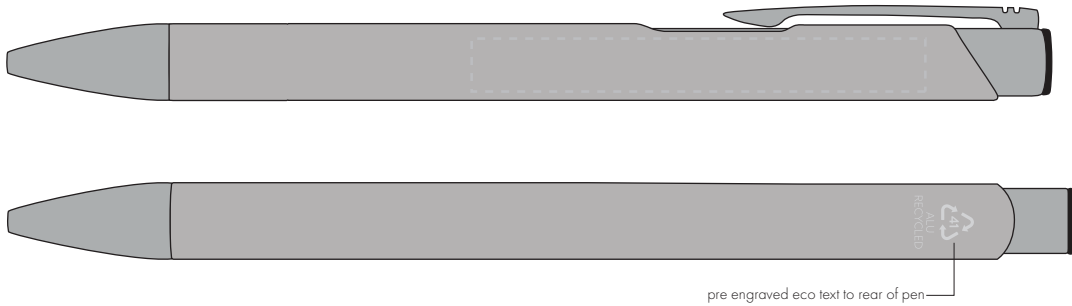

Your Ref:
Our Ref:

Quantity:
Version: 1

Product Code: TPC982001
Product Colour: SILVER

PRINTING CONCERNS:

We stock this item in the following colours

**PANTONE REFERENCE(S)**

- Colour 1
- Colour 2
- Colour 3
- Colour 4

ARTWORK SCALE 100%

ARTWORK SCALE 100%
Side Print Area:
60mm x 7mm

pre engraved eco text to rear of pen

Product Image for visualisation
- colours may vary

The dashed line is to demonstrate print area and will not appear on your printed item